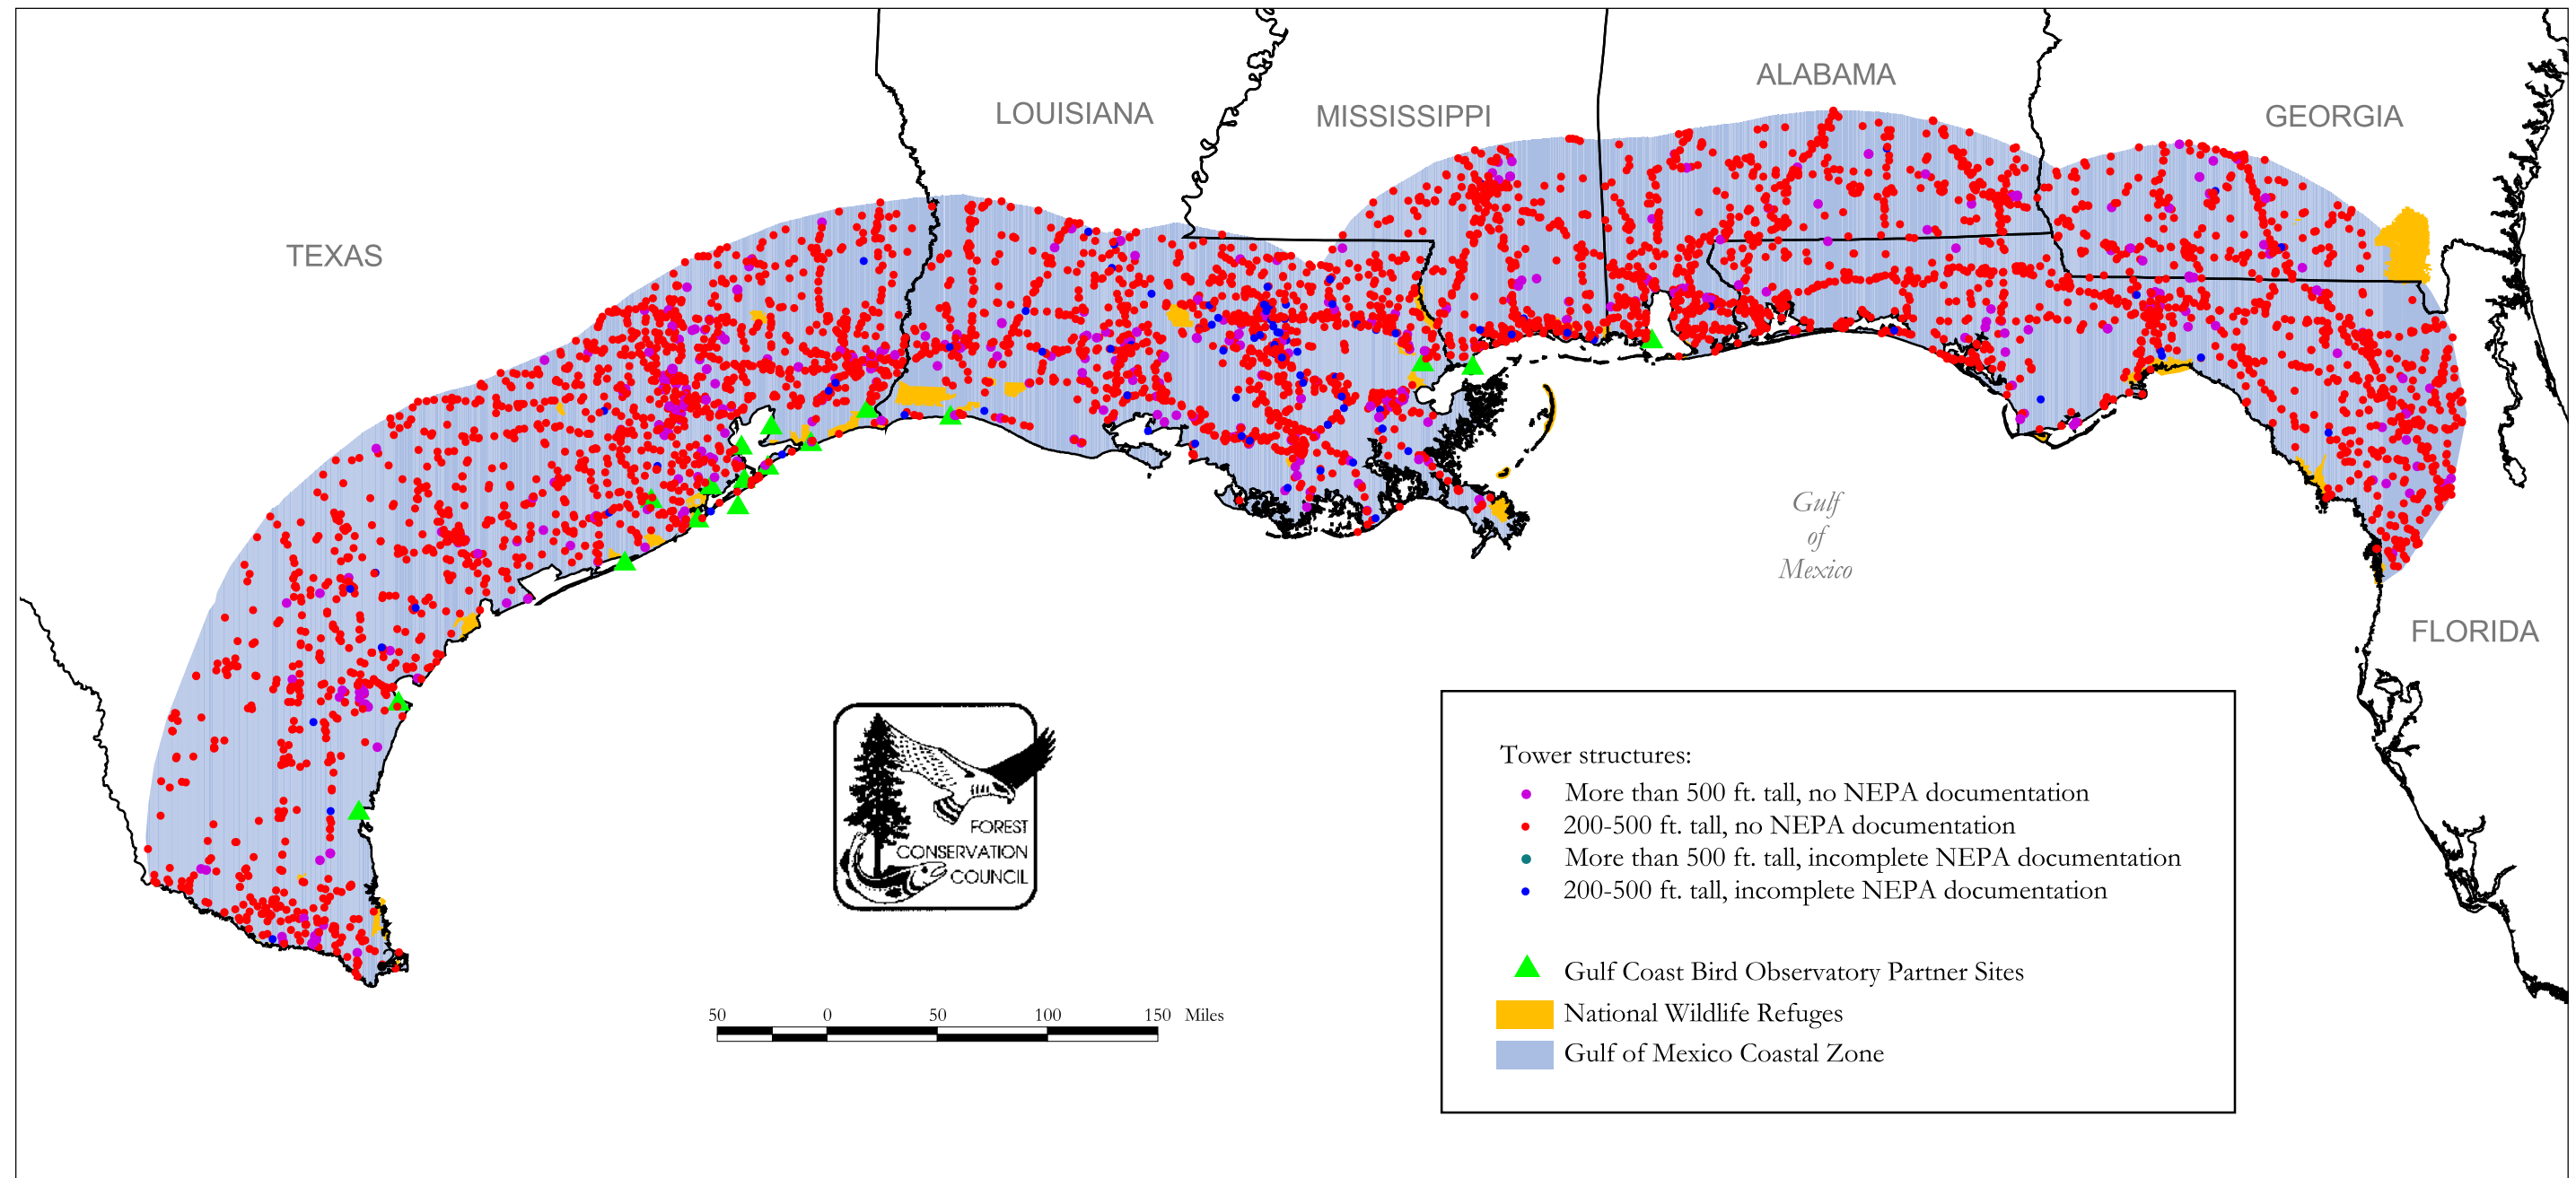

Gulf Coast Tower Structures Harmful to Migratory Birds

(Registered as of August 11, 2002)

Data sources:

The tower structure data are from the Federal Communications Commission's Universal Licensing System Antenna Structure Registration database. Tower structures registered with the FCC as of August 11, 2002 are displayed.

Gulf Coast Bird Observatory Partner Site locations were obtained from the Gulf Coast Bird Observatory, Lake Jackson, Texas.