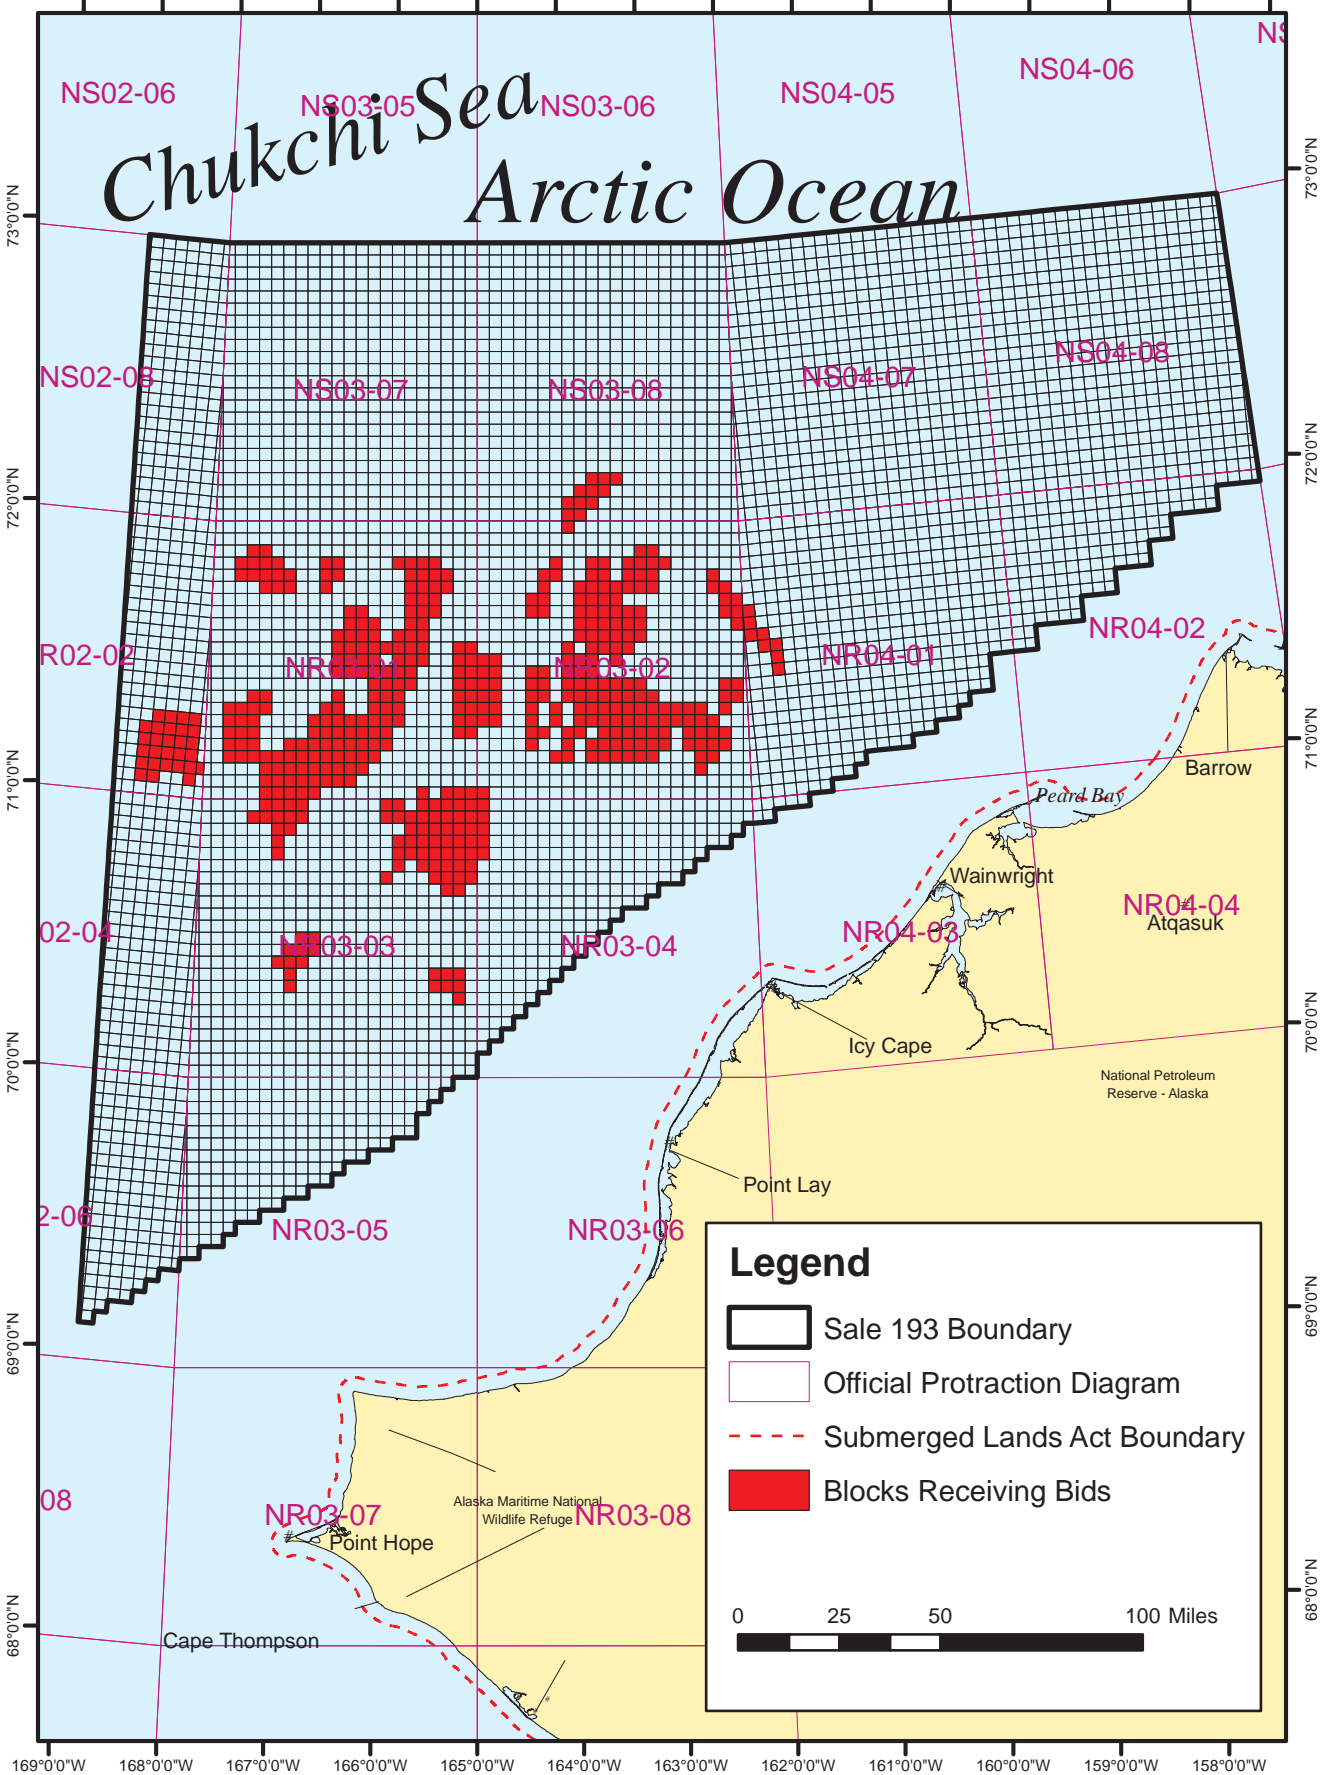

U.S. Department of the Interior
 Minerals Management Service
 Alaska OCS Region

170°0'0"W 168°0'0"W 166°0'0"W 164°0'0"W 162°0'0"W 160°0'0"W 158°0'0"W 156°0'0"W

Chukchi Sea Arctic Ocean

169°0'0"W 168°0'0"W 167°0'0"W 166°0'0"W 165°0'0"W 164°0'0"W 163°0'0"W 162°0'0"W 161°0'0"W 160°0'0"W 159°0'0"W 158°0'0"W