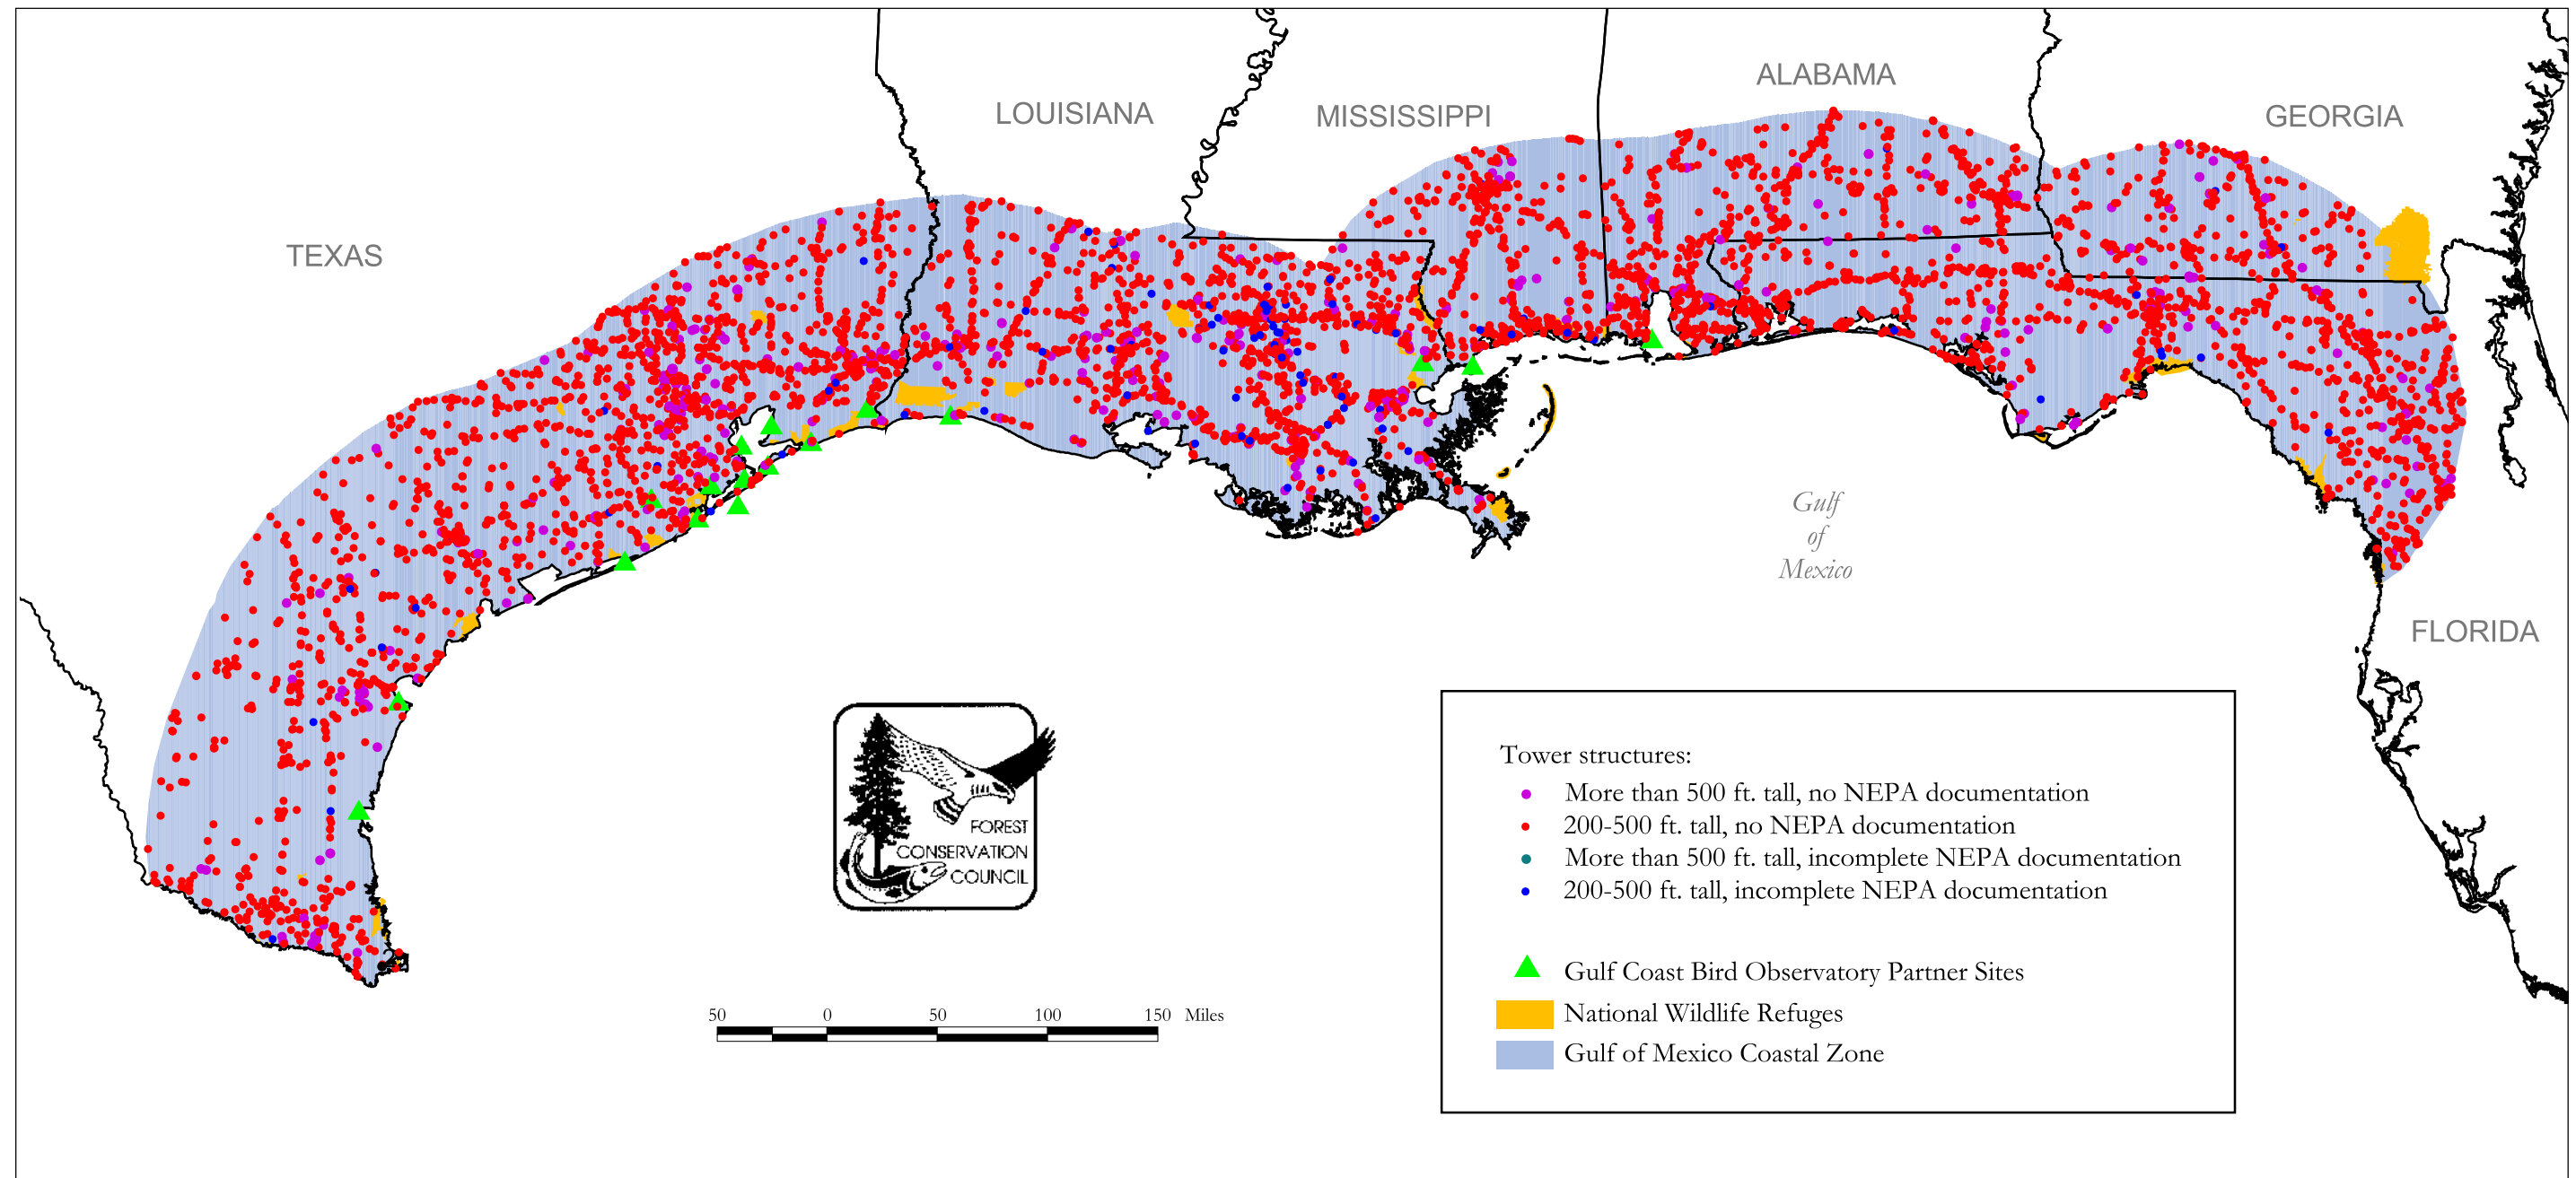

# Gulf Coast Tower Structures Harmful to Migratory Birds

(Registered as of August 11, 2002)

## Data sources:

The tower structure data are from the Federal Communications Commission's Universal Licensing System Antenna Structure Registration database. Tower structures registered with the FCC as of August 11, 2002 are displayed.

Gulf Coast Bird Observatory Partner Site locations were obtained from the Gulf Coast Bird Observatory, Lake Jackson, Texas.