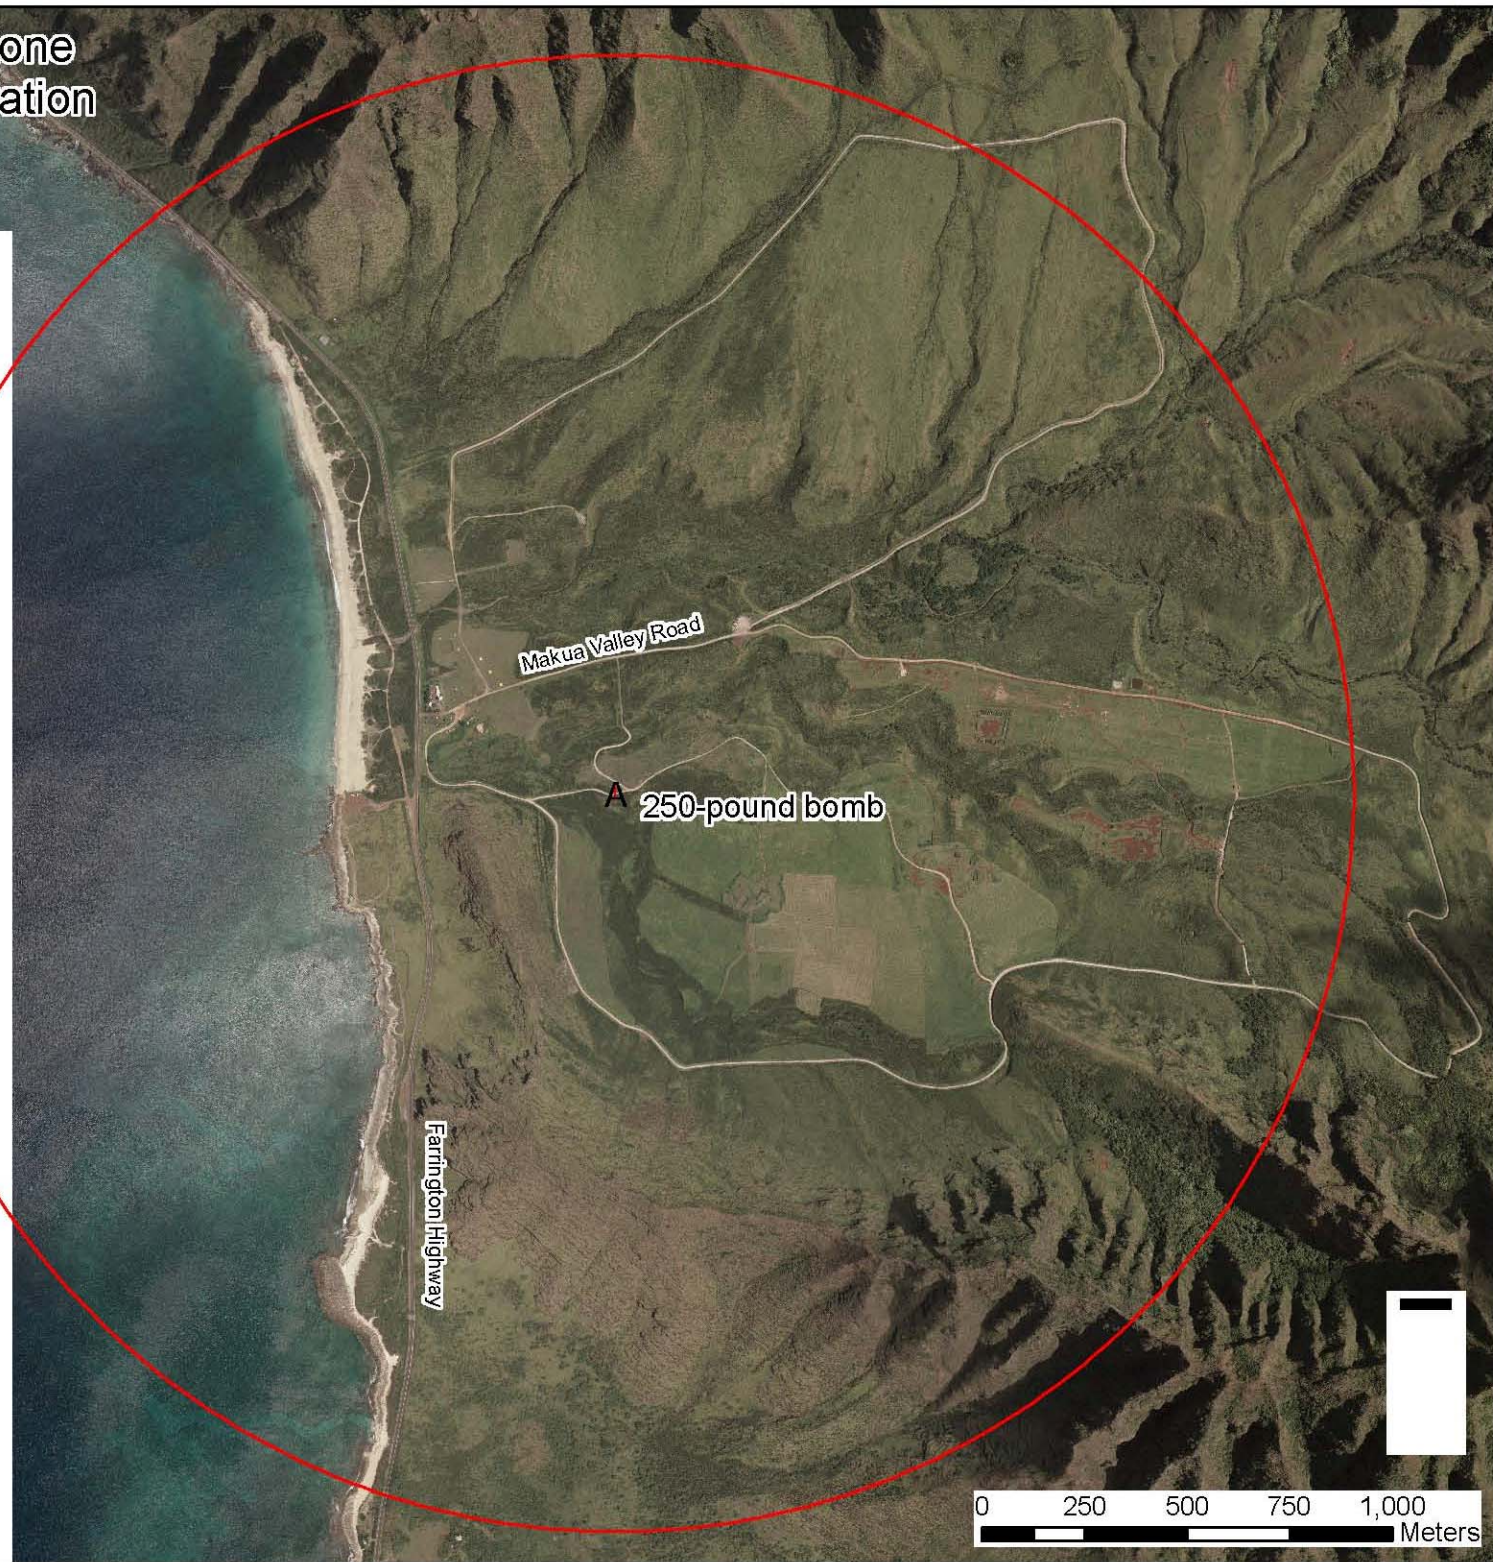

1800 Meter Exclusion Zone at Makua Military Reservation

Legend

A 250-pound bomb

Exclusion Zone

Data Sources:
EarthData Imagery downloaded by OHA from USGS Hawaii
Data Clearinghouse website.
GPS Coordinates received by OHA from Earthjustice.

Disclaimer:
There are no expressed warranties associated with
the release of this database. Specifically, no warranty
is made that the GIS data or any subsequent updates
will be error free and no warranty is made regarding
the positional or thematic accuracy of the GIS data.
The GIS data and any features it depicts do not
represent or confer any legal rights, privileges,
benefits, boundaries or claims of any kind. The
Office of Hawaiian Affairs encourages users to report
any discrepancies or errors found.

0 250 500 750 1,000
Meters