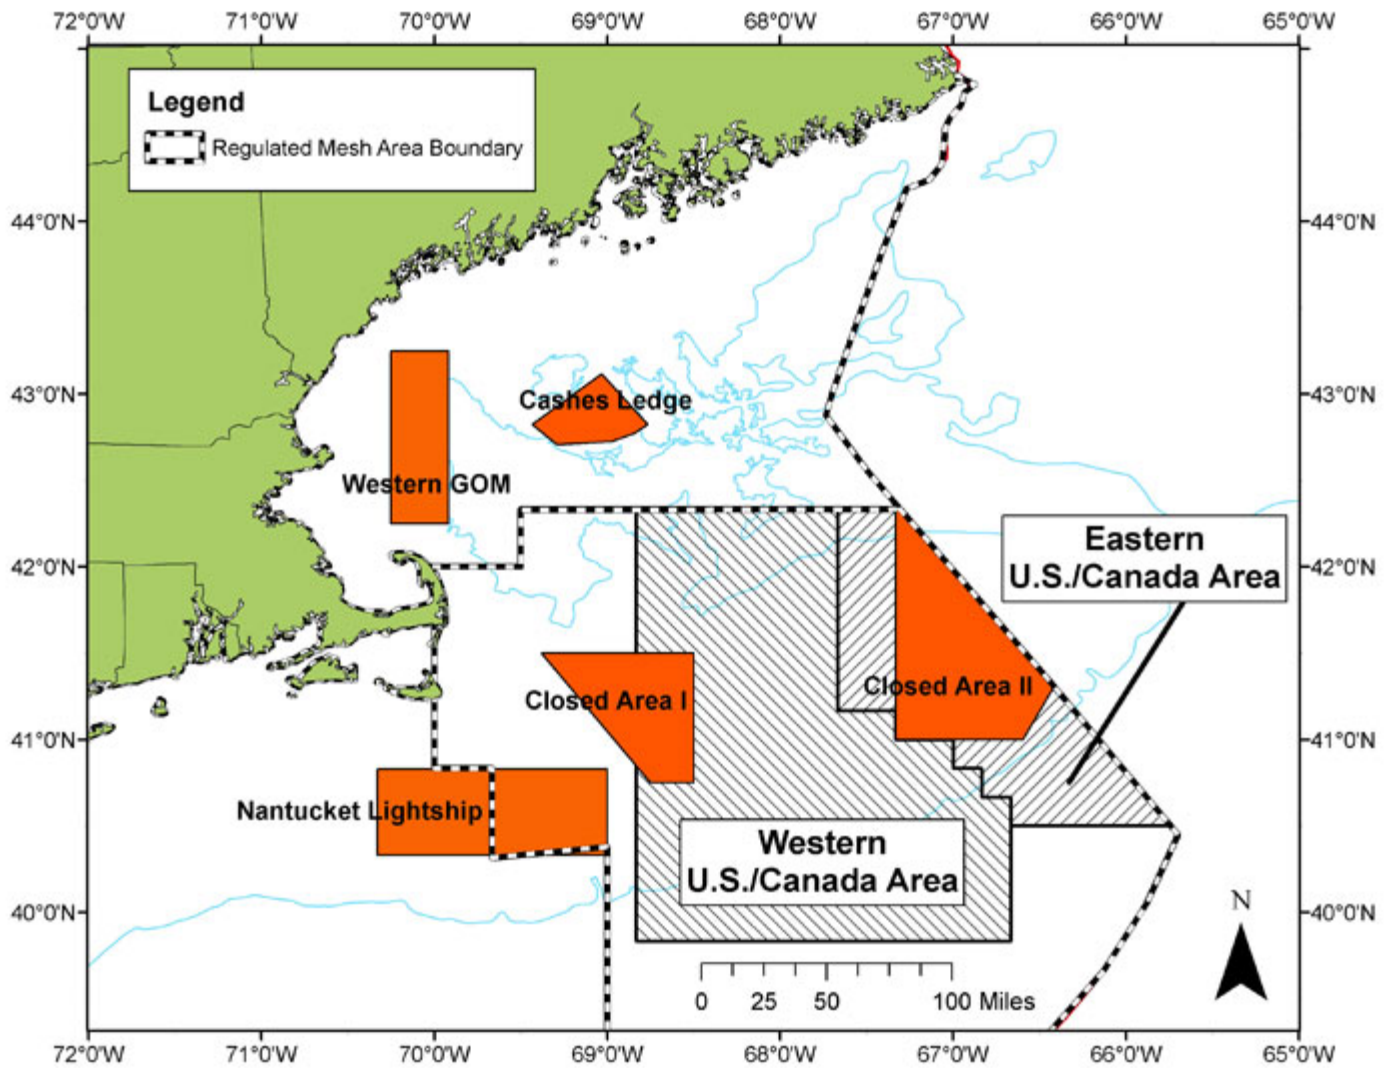

Northeast Multispecies Year Round Closed Areas

(50 C.F.R. 648.81)

Source: NOAA Fisheries

Northeast Multispecies Rolling and Seasonal Closures

(50 C.F.R. 648.81(f)(g))

Source: NOAA Fisheries