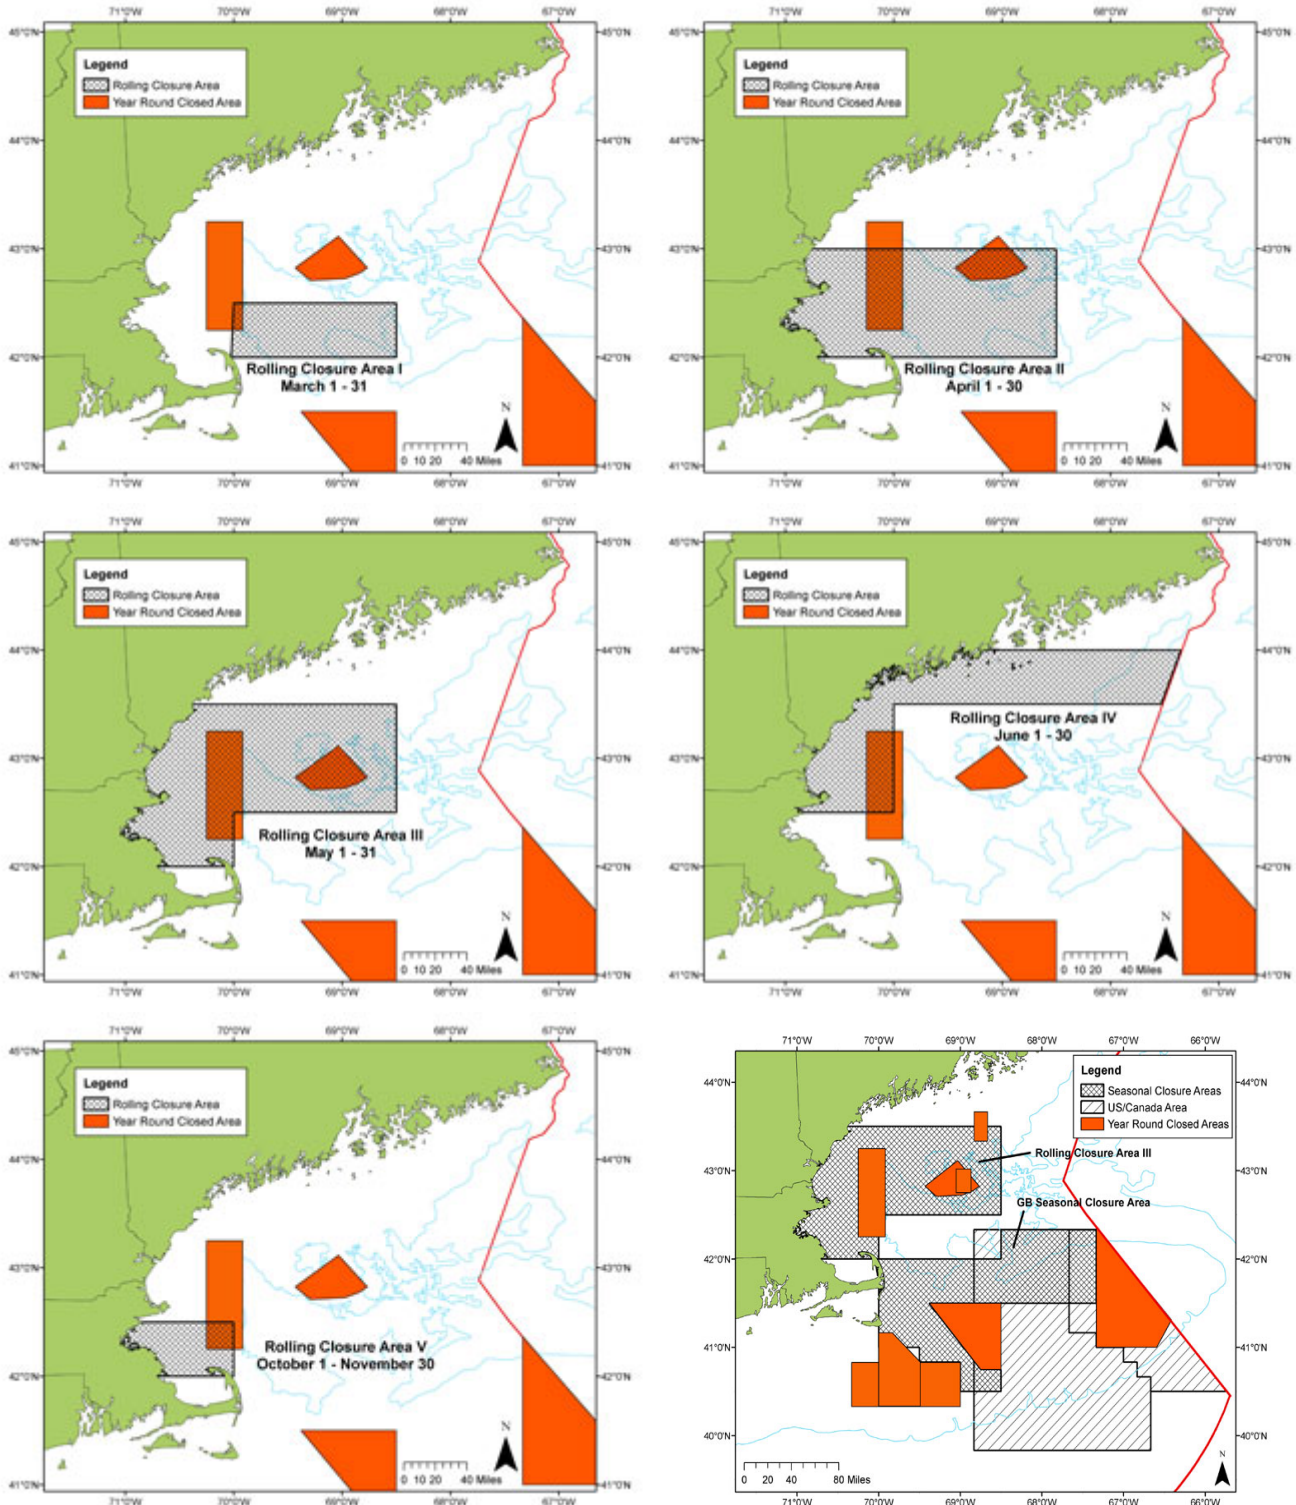

Northeast Multispecies Year Round Closed Areas

(50 C.F.R. 648.81)

Source: NOAA Fisheries

Northeast Multispecies Rolling and Seasonal Closures

(50 C.F.R. 648.81(f)(g))

Source: NOAA Fisheries